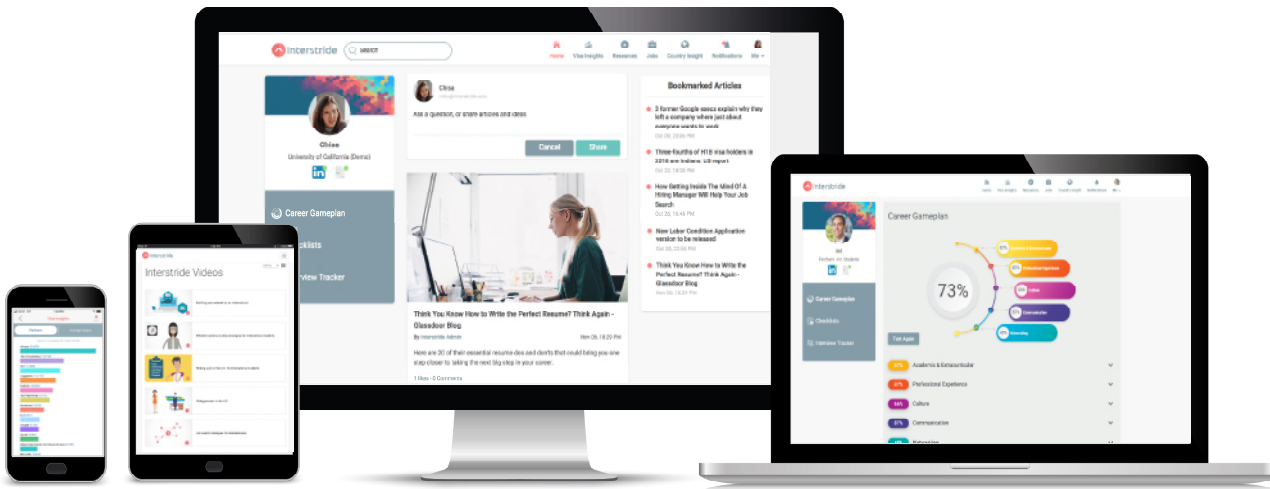

## One stop shop for international students and international careers

Visa & Immigration

Online community

Clear roadmap of the job search process

Videos, animations, and visualizations

Productivity tools

Visa sponsorship records

Webinars

Networking tools

Newsletters

# Interstride

Seamless access across all devices

- User-friendly mobile & desktop platform
- Mobile apps on iOS & Android
- Real-time information
- Employment trends and opportunities
- Integrated platform
- Content and resources updated daily